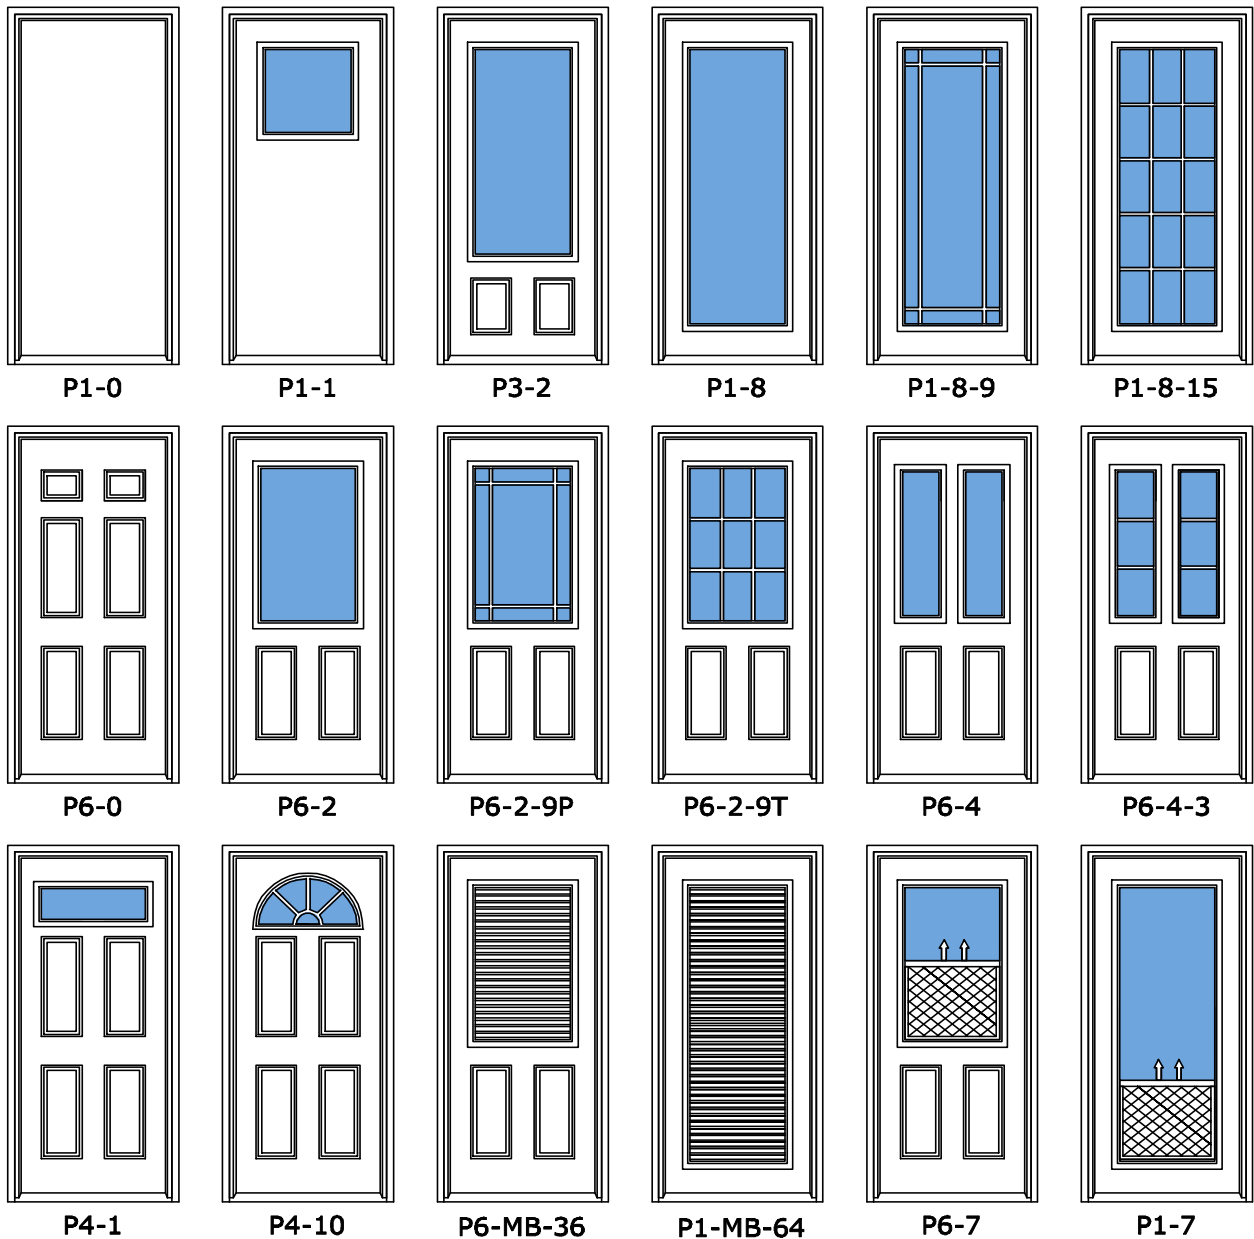

SIDELITE STYLES

Paramount Windows full complement of matching sidelites can offer an even larger impression to create the curb appeal for your home. All glass options are available in the matching sidelites as they are on our main doors, as well as a wide selection of decorative glass inserts.

- Some panels are available in 8-0' heights.
- Some models are available in either inswing or outswing venting styles. Contact your sales consultant for details on which one will work for your home and style.

Sidelite Half-Panel
(SL-HPG)

Sidelite 3/4 Panel
(SL-3/4P)

Sidelite Full Panel
(SL-FPG)

Sidelite Full Glass (SL-FG)
Clad/Wood & All Wood Only

Sidelite Casement Low (SL-CPL)
Clad/Wood & All Wood Only

Sidelite Casement High (SL-CPH)
Clad/Wood & All Wood Only

SWING STYLES

105 Panet Rd. , Winnipeg, Manitoba, Canada, R2J 0S1

204 233 4966 tel, 204 231 1043 fax

customersupport@paramountwindows.com, www.paramountwindows.com

INSULATED ENTRY DOORS

Paramount Windows full line of premier entrance systems are available in **steel insulated, smooth finished fibreglass** (dent resistant) and **wood grain fibreglass** for the look and functionality of classic entryways. Glass options range from clear glass, glass with low e, obscured glass options, available in both DUAL and TRIPLE pane. Customers can also select a grill between the glass in a full complement of finishes and styles or select from Paramount's huge array of decorative glass. The "mini" options are a raise/lower venetian blind that is encased between an energy efficient DUAL pane unit for ease of cleaning and privacy. Some panels are available in 8-0' heights. Please contact your sales consultant for full details.